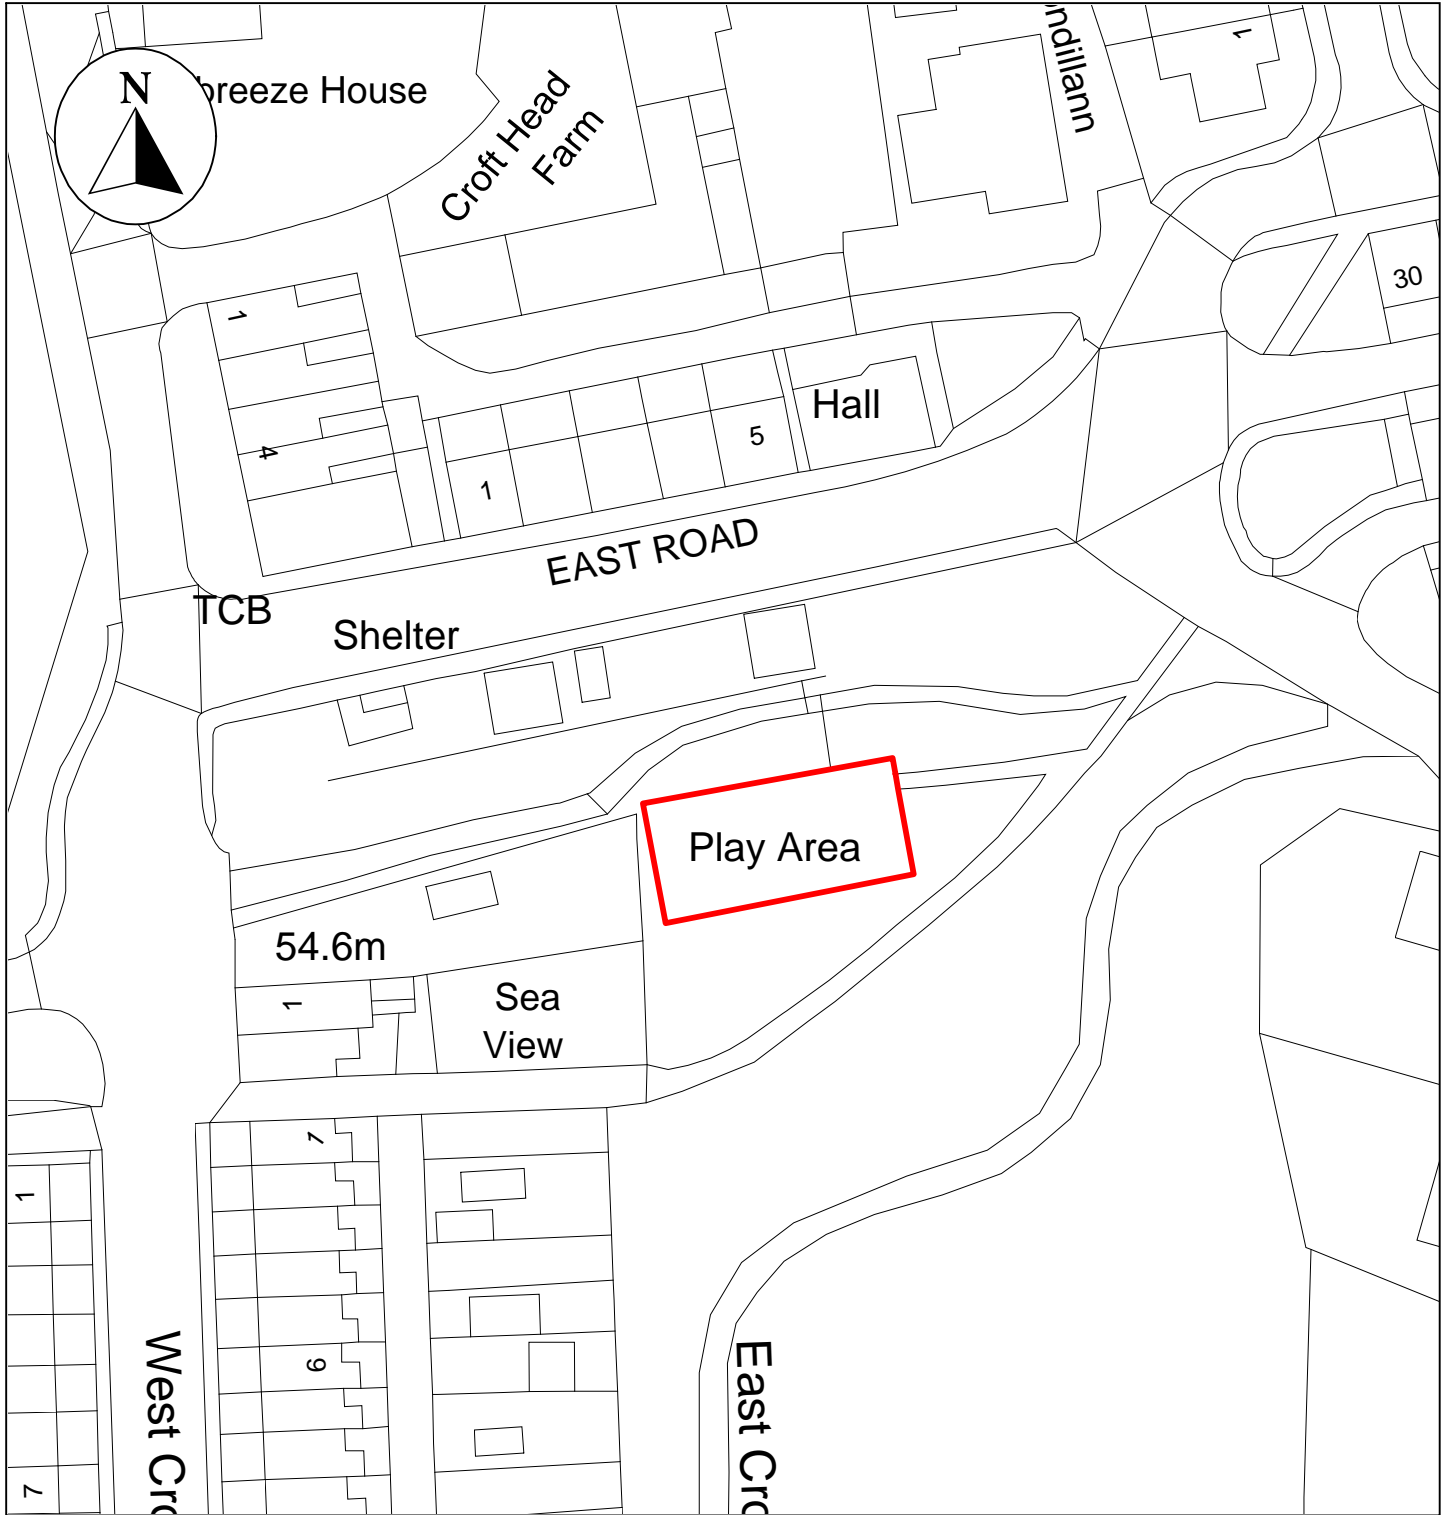

Public Space Protection Order Cumberland Council 2024

ANTI-SOCIAL BEHAVIOUR CRIME AND
POLICING ACT 2014

Play Area, East Road, Lowca, Whitehaven, CA28 6QH

Neighbourhoods
Education and Enforcement
Allerdale House
Workington
CA14 3YJ

Scale: 1 : 750
Date: February 2024

©crown copyright database rights 2024
ordnance survey AC0000861732